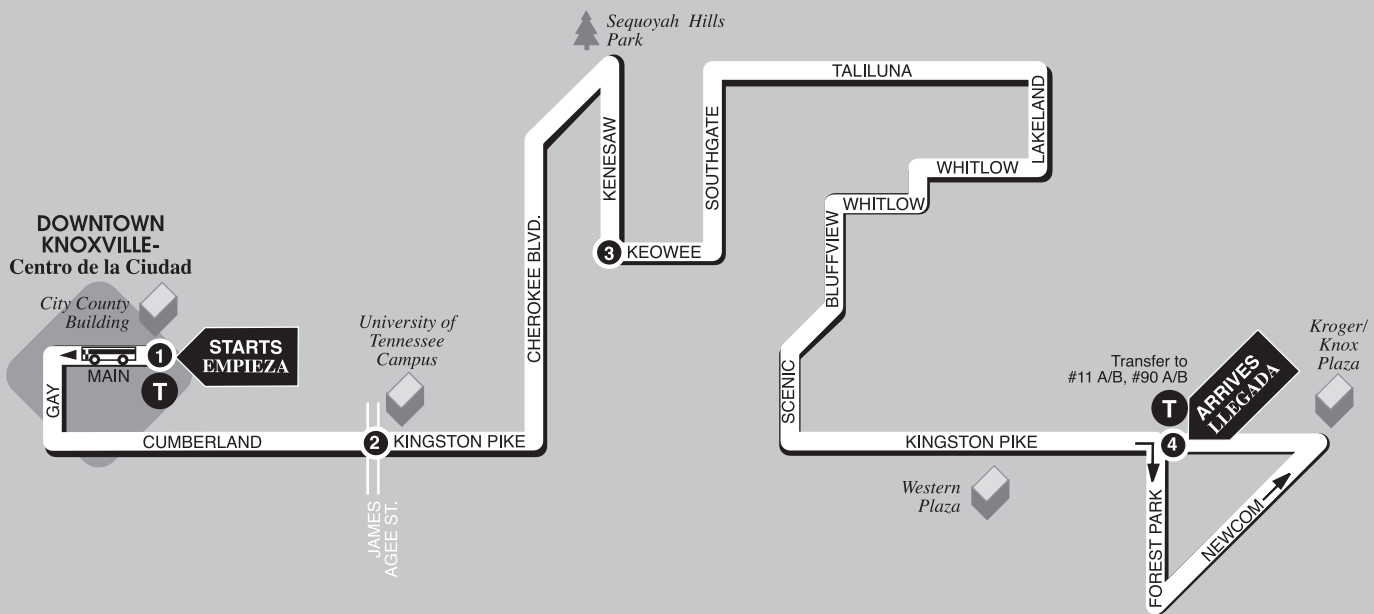

CHEROKEE BOULEVARD

▶ Going AWAY FROM Downtown-Del Centro ▶

T = Transfer Point

= All KAT Buses are wheelchair accessible and equipped with bike racks.

1

Main Street
at
City County Building

2

Cumberland
at
James Agee St.

3

Kenesaw
at
Keowee

4

Kingston Pike
at
Forest Park

WEEKDAYS-DE LUNES A VIERNES

A.M.	7:15	7:20	7:32	7:43
	8:15	8:20	8:32	8:43
	9:15	9:20	9:32	9:43
	10:15	10:20	10:32	10:43
P.M.	11:15	11:20	11:32	11:43
	12:15	12:20	12:32	12:43
	1:15	1:20	1:32	1:43
	2:15	2:20	2:32	2:43
	3:15	3:20	3:32	3:43
	4:15	4:20	4:32	4:43
	5:15	5:20	5:32	5:43