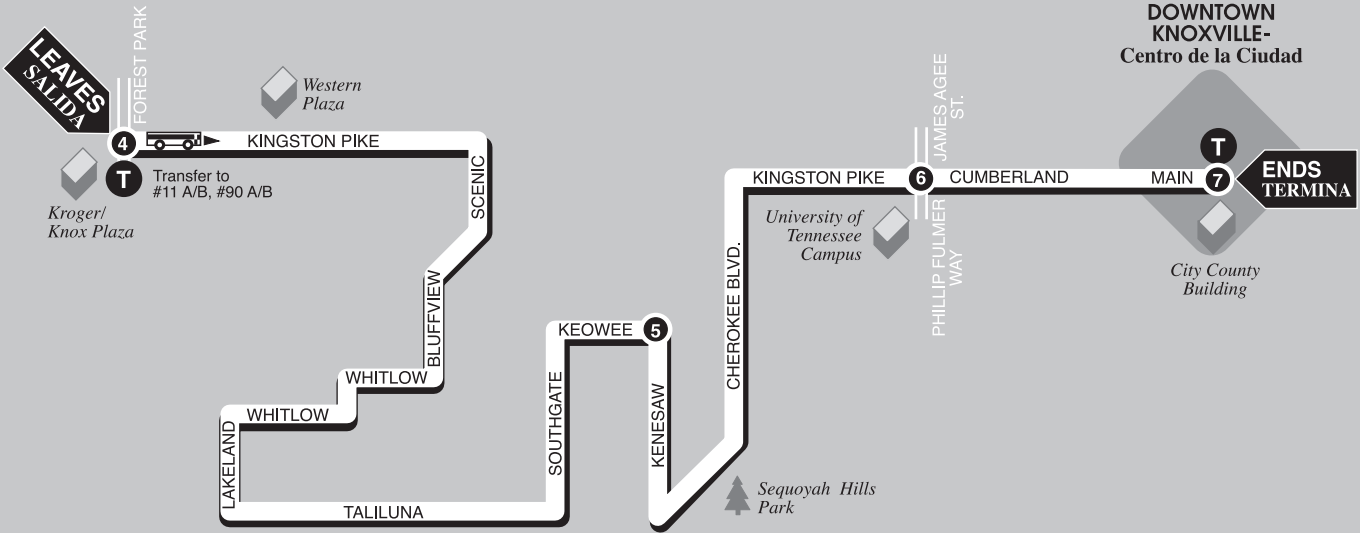

CHEROKEE BOULEVARD

▶ Going TOWARD Downtown ▶
Para el Centro de la Ciudad

T = Transfer Point
 = All KAT Buses are wheelchair accessible and equipped with bike racks.

4	5	6	7	Bus Goes on To Serve
Kingston Pike at Forest Park	Keowee at Kenesaw	Cumberland at Phillip Fulmer Way	Main Street at City County Building	Ómnibus Continúa Para Servir

WEEKDAYS-DE LUNES A VIERNES

A.M.	6:43	6:55	7:09	7:15	#21
	7:43	7:55	8:09	8:15	#21
	8:43	8:55	9:09	9:15	#21
	9:43	9:55	10:09	10:15	#21
	10:43	10:55	11:09	11:15	#21
P.M.	11:43	11:55	12:09	12:15	#21
	12:43	12:55	1:09	1:15	#21
	1:43	1:55	2:09	2:15	#21
	2:43	2:55	3:09	3:15	#21
	3:43	3:55	4:09	4:15	#21
	4:43	4:55	5:09	5:15	#21
	5:43	5:55	6:09	6:15	To Garage