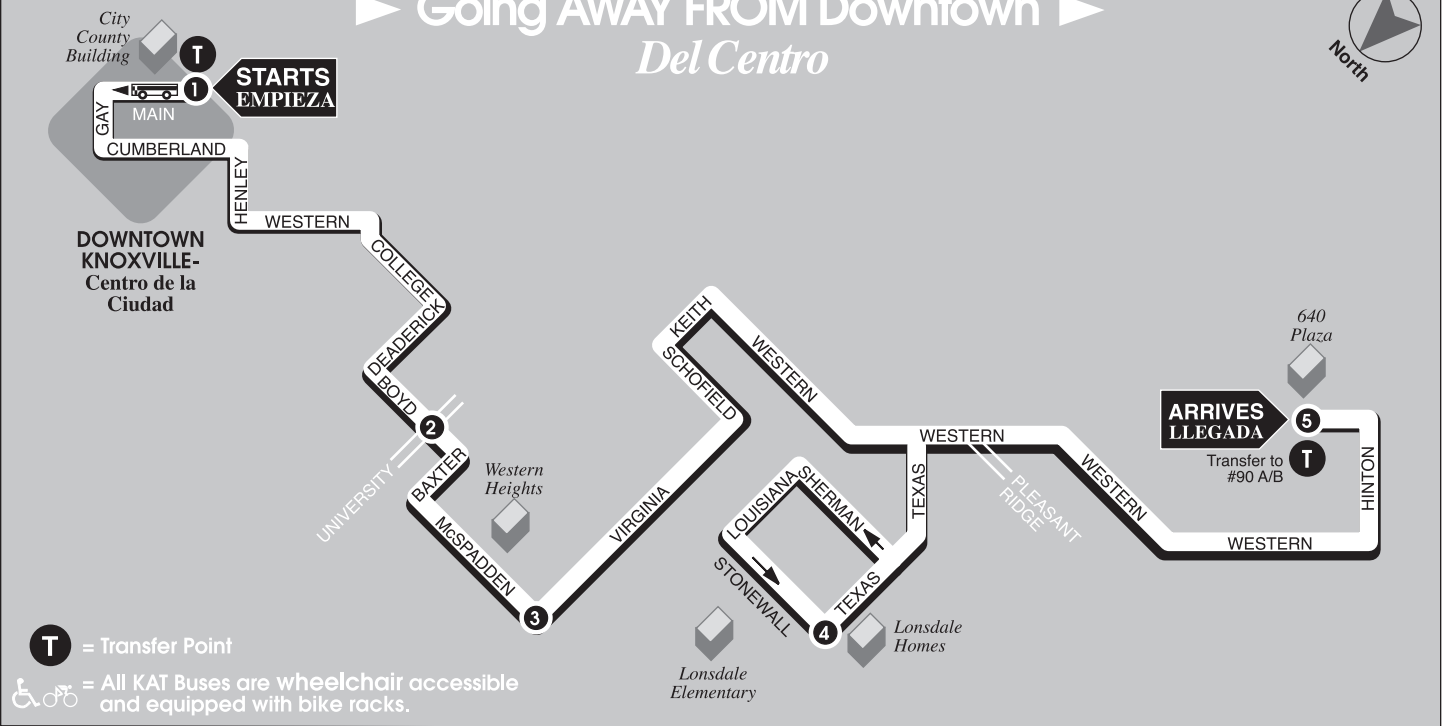

▶ Going AWAY FROM Downtown ▶  
*Del Centro*

**1**

Main Street-  
City County Building

**2**

Boyd at  
University

**3**

McSpadden at  
Virginia

**4**

Stonewall at  
Texas

**5**

640  
Plaza

### WEEKDAYS-DE LUNES A VIERNES

A.M.	6:15	6:25	6:30	6:37	6:50
	7:00	7:08	7:13	7:20	7:27
	7:30	7:38	7:43	7:50	7:57
	8:00	8:08	8:13	8:20	8:27
	9:00	9:08	9:13	9:20	9:27
P.M.	10:00	10:08	10:13	10:20	10:27
	11:00	11:08	11:13	11:20	11:27
	<b>12:00</b>	<b>12:08</b>	<b>12:13</b>	<b>12:20</b>	<b>12:27</b>
	1:00	1:08	1:13	1:20	1:27
	2:00	2:08	2:13	2:20	2:27
	3:00	3:08	3:13	3:20	3:27
	4:00	4:08	4:13	4:20	4:27
	4:35	4:43	4:48	4:55	5:02
	5:05	5:13	5:18	5:25	5:32
	5:35	5:43	5:48	5:55	6:02