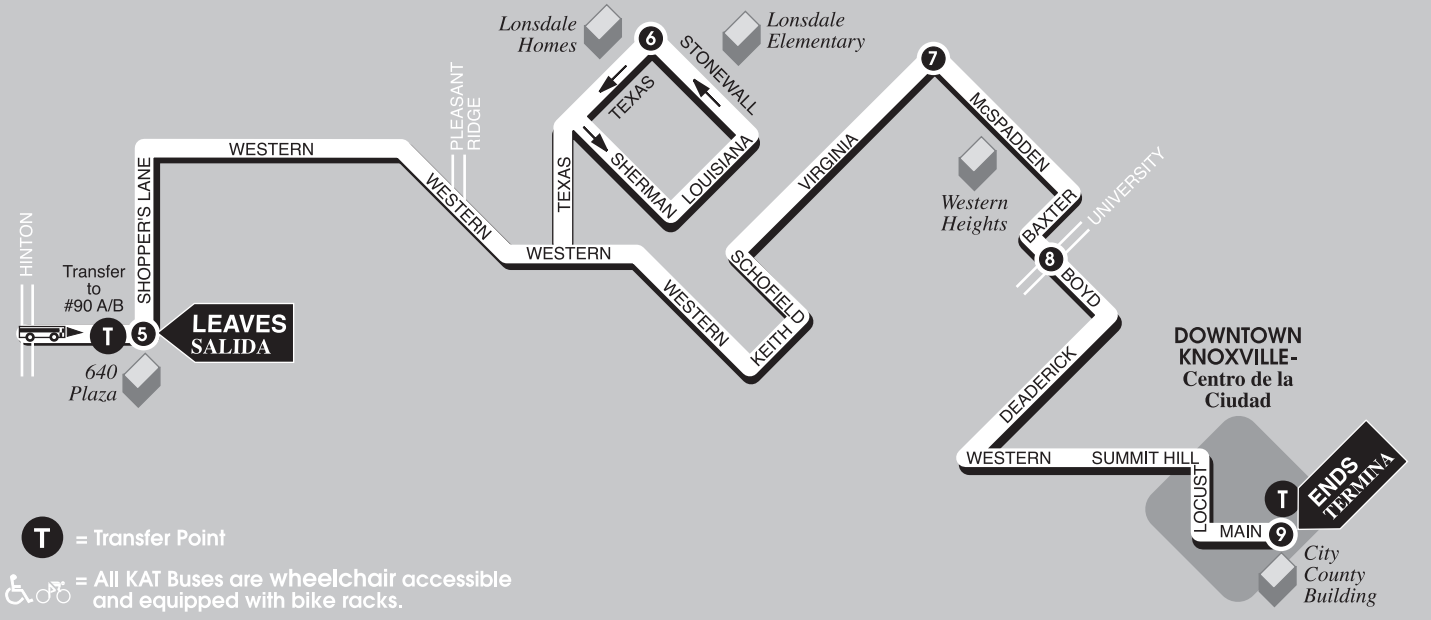

▶ **Going TOWARD Downtown** ▶
Para el Centro de la Ciudad

T = Transfer Point

= All KAT Buses are wheelchair accessible and equipped with bike racks.

	5 640 Plaza	6 Texas at Stonewall	7 Virginia at McSpadden	8 Boyd at University	9 Main Street-City County Building	Bus Goes on To Serve Omnibus Continúa Para Servir
--	-----------------------	--------------------------------	-----------------------------------	--------------------------------	--	--

WEEKDAYS-DE LUNES A VIERNES						
A.M.	5:45	5:53	6:00	6:05	6:15	# 33
	6:30	6:38	6:45	6:50	7:00	# 33
	6:50	7:03	7:10	7:15	7:30	# 33
	7:27	7:38	7:45	7:50	8:00	# 33
	7:57	8:08	8:15	8:20	8:30	# 33
	8:27	8:38	8:45	8:50	9:00	# 33
	9:27	9:38	9:45	9:50	10:00	# 33
	10:27	10:38	10:45	10:50	11:00	# 33
	11:27	11:38	11:45	11:50	12:00	# 33
P.M.	12:27	12:38	12:45	12:50	1:00	# 33
	1:27	1:38	1:45	1:50	2:00	# 33
	2:27	2:38	2:45	2:50	3:00	# 33
	3:27	3:38	3:45	3:50	4:00	# 33
	4:27	4:38	4:45	4:50	5:00	# 33
	5:02	5:13	5:20	5:25	5:35	# 33
	5:32	5:43	5:50	5:55	6:05	# 33
	6:02	6:13	6:20	6:25	6:35	Garage

• See schedule below for Extended Night service times.