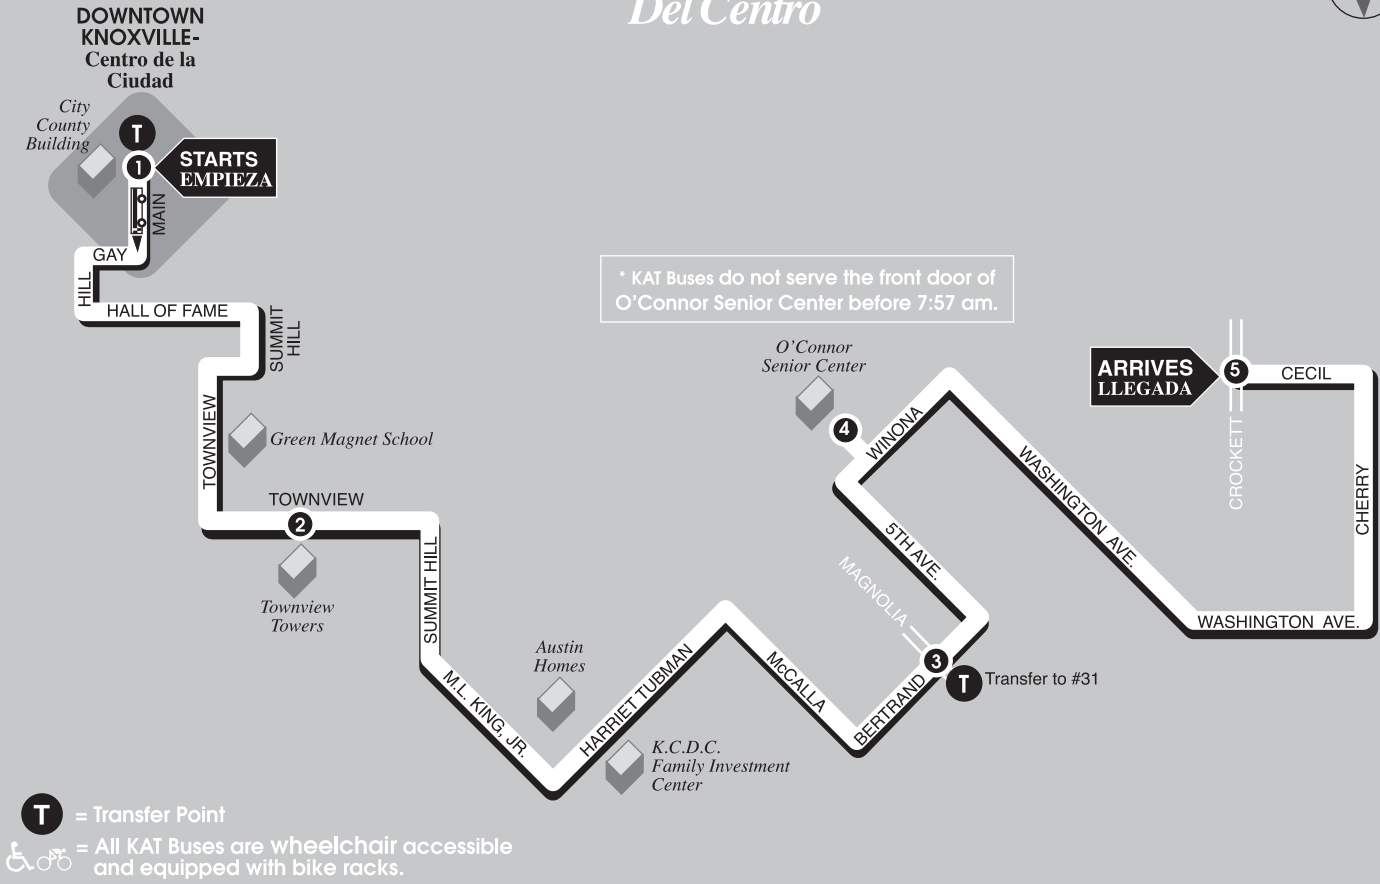

▶ Going AWAY FROM Downtown ▶
Del Centro

1

Main Street-
City County
Building

2

Townview
Towers

3

Bertrand at
Magnolia Avenue

4

O'Connor
Senior Center/Winona

5

Cecil at
Crockett

WEEKDAYS-DE LUNES A VIERNES

A.M.	6:15	6:20	6:26	6:27 *	6:35
	7:00	7:05	7:11	7:12 *	7:20
P.M.	7:45	7:50	7:56	7:57	8:05
	8:30	8:35	8:41	8:42	8:50
	9:15	9:20	9:26	9:27	9:35
	10:00	10:05	10:11	10:12	10:20
	10:45	10:50	10:56	10:57	11:05
	11:30	11:35	11:41	11:42	11:50
	12:15	12:20	12:26	12:27	12:35
	1:00	1:05	1:11	1:12	1:20
	1:45	1:50	1:56	1:57	2:05
	2:30	2:35	2:41	2:42	2:50
3:15	3:20	3:26	3:27	3:35	
4:00	4:05	4:11	4:12	4:20	
4:45	4:50	4:56	4:57	5:05	
5:30	5:35	5:41	5:42	5:50	

SATURDAY-SÁBADOS

A.M.	7:30	7:35	7:41	—	7:50
	8:30	8:35	8:41	—	8:50
	9:30	9:35	9:41	—	9:50
P.M.	10:30	10:35	10:41	—	10:50
	11:30	11:35	11:41	—	11:50
	12:30	12:35	12:41	—	12:50
	1:30	1:35	1:41	—	1:50
	2:30	2:35	2:41	—	2:50
	3:30	3:35	3:41	—	3:50
4:30	4:35	4:41	—	4:50	
5:30	5:35	5:41	—	5:50	