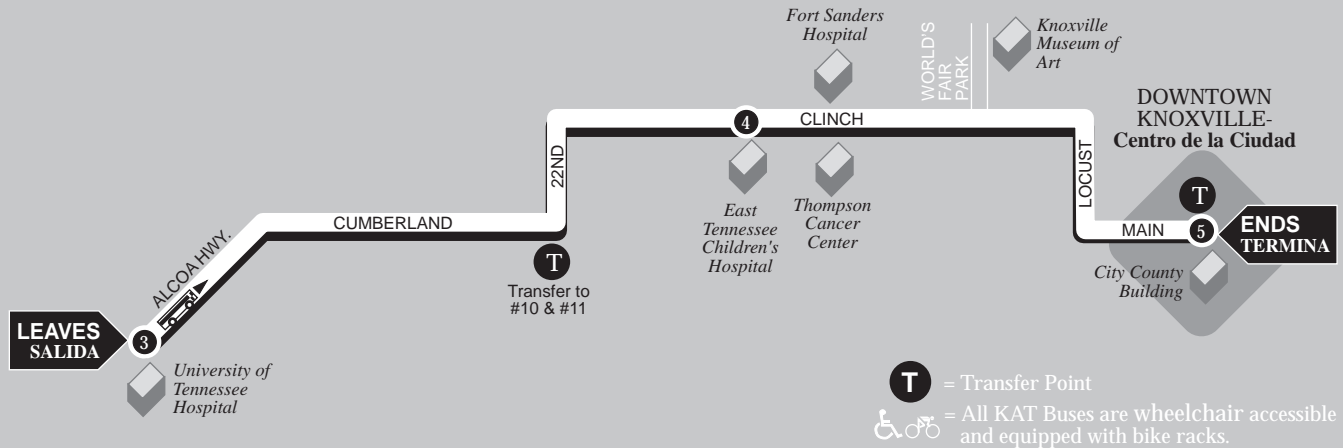

▶ Going TOWARD Downtown ▶  
*Para el Centro de la Ciudad*

	<b>3</b> University of Tennessee Hospital	<b>4</b> Fort Sanders Hospital	<b>5</b> Main Street-City County Building	Bus Goes on To Serve Ômnibus Continúa Para Servir
<b>WEEKDAYS-DE LUNES A VIERNES</b>				
A.M.	6:38	6:50	7:00	#30
	7:23	7:35	7:45	#30
	8:08	8:20	8:30	#30
	8:53	9:05	9:15	#30
	9:38	9:50	10:00	#30
	10:23	10:35	10:45	#30
P.M.	11:08	11:20	11:30	#30
	11:53	12:05	12:15	#30
	12:38	12:50	1:00	#30
	1:23	1:35	1:45	#30
	2:08	2:20	2:30	#30
	2:53	3:05	3:15	#30
	3:38	3:50	4:00	#30
	4:23	4:35	4:45	#30
	5:08	5:20	5:30	#30
	5:53	6:05	6:15	Garage
	6:40	6:55	7:05	Garage
<b>SATURDAY-SÁBADOS</b>				
A.M.	7:53	8:05	8:15	#11
	8:53	9:05	9:15	#11
	9:53	10:05	10:15	#11
	10:53	11:05	11:15	#11
P.M.	11:53	12:05	12:15	#11
	12:53	1:05	1:15	#11
	1:53	2:05	2:15	#11
	2:53	3:05	3:15	#11
	3:53	4:05	4:15	#11
	4:53	5:05	5:15	#11
	5:53	6:05	6:15	#11
	6:53	7:05	7:15	#31