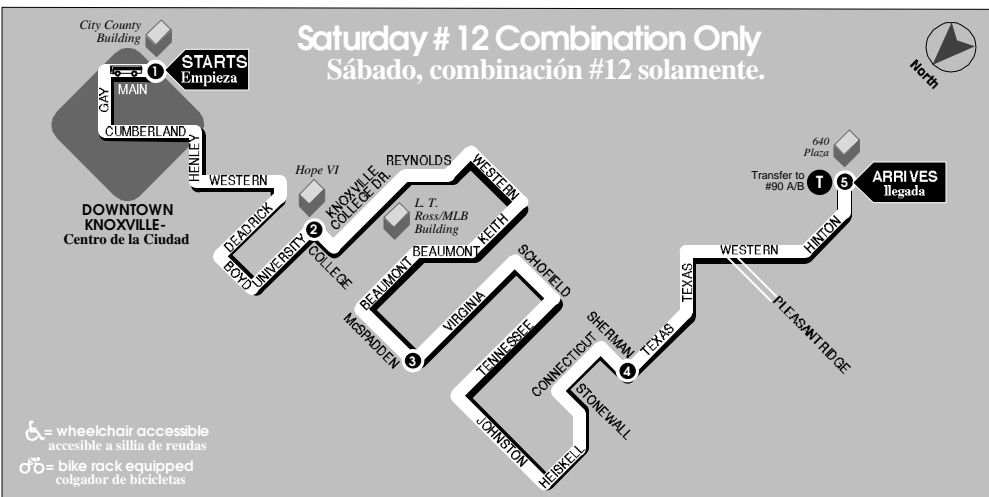

♿ = wheelchair accessible
accesible a silla de reudas
🚲 = bike rack equipped
colgador de bicicletas

1

Bus Starts
at
Main Street-
City County Building

Ómnibus
empieza
desde
Main Street-City County Building

2

Bus arrives
at
College &
University

Ómnibus
llega a
College &
University

3

Bus arrives
at
Virginia &
McSpadden

Ómnibus
llega a
Virginia &
McSpadden

4

Bus arrives
at
Texas &
Sherman

Ómnibus
llega a
Texas &
Sherman

5

BUS ARRIVES
at
640 Plaza

Ómnibus
llega a
640 Plaza

SATURDAY-SABADOS

	1	2	3	4	5
A.M.	7:15	7:21	7:30	7:42	7:50
🚲	7:45	7:51	8:00	8:12	8:20
♿	8:15	8:21	8:30	8:42	8:50
♿	8:45	8:51	9:00	9:12	9:20
♿	9:15	9:21	9:30	9:42	9:50
♿	9:45	9:51	10:00	10:12	10:20
♿	10:15	10:21	10:30	10:42	10:50
♿	10:45	10:51	11:00	11:12	11:20
♿	11:15	11:21	11:30	11:42	11:50
♿	11:45	11:51	12:00	12:12	12:20
P.M.	12:15	12:21	12:30	12:42	12:50
♿	12:45	12:51	1:00	1:12	1:20
♿	1:15	1:21	1:30	1:42	1:50
♿	1:45	1:51	2:00	2:12	2:20
♿	2:15	2:21	2:30	2:42	2:50
♿	2:45	2:51	3:00	3:12	3:20
♿	3:15	3:21	3:30	3:42	3:50
♿	3:45	3:51	4:00	4:12	4:20
♿	4:15	4:21	4:30	4:42	4:50
♿	4:45	4:51	5:00	5:12	5:20
♿	5:15	5:21	5:30	5:42	5:50
♿	6:15	6:21	6:30	6:42	6:50 To Garage At Garage
Mon.-Fri. ONLY	6:15	6:20	6:26	6:36	6:42
Mon.-Fri. ONLY	7:15	7:20	7:26	7:36	7:42

De lunes a viernes SOLAMENTE.